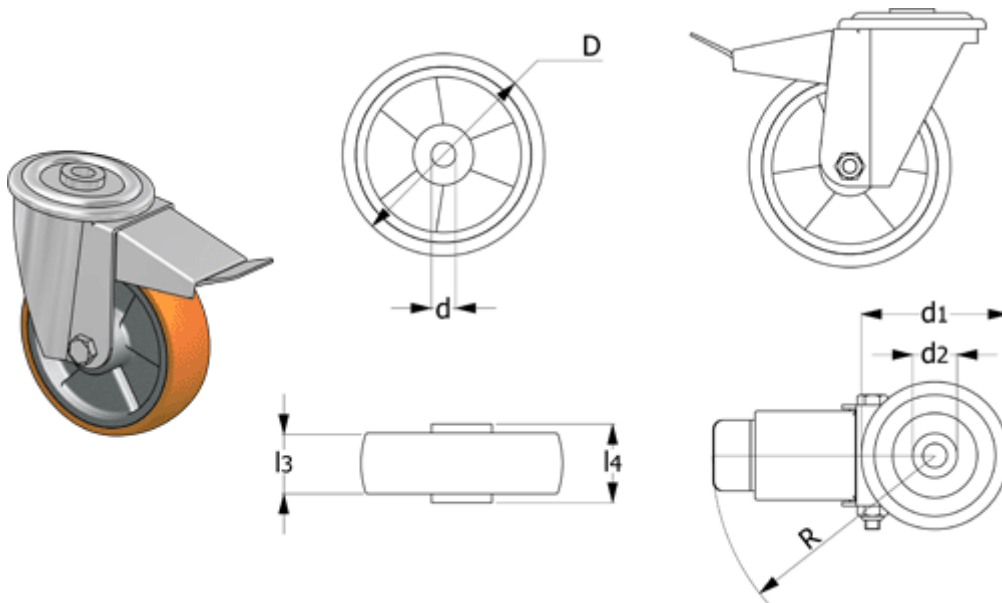

Data Sheet

Article number: 2314451906

Description: E+G Aluminiums wheel 451906
RE.F5-100-FSF turning plate w/brake

Measures

b3	= 35	l3	= 30
Code	= 451906	l4	= 40
d	= 12	R	= 120
D	= 100	Rolling resistance (N)	= 2250
d1	= 73	Type	= RE.F5-100-FSF
d2	= 12	Weight (g)	= 880
Dynamic load (N)	= 2000		
H	= 128		